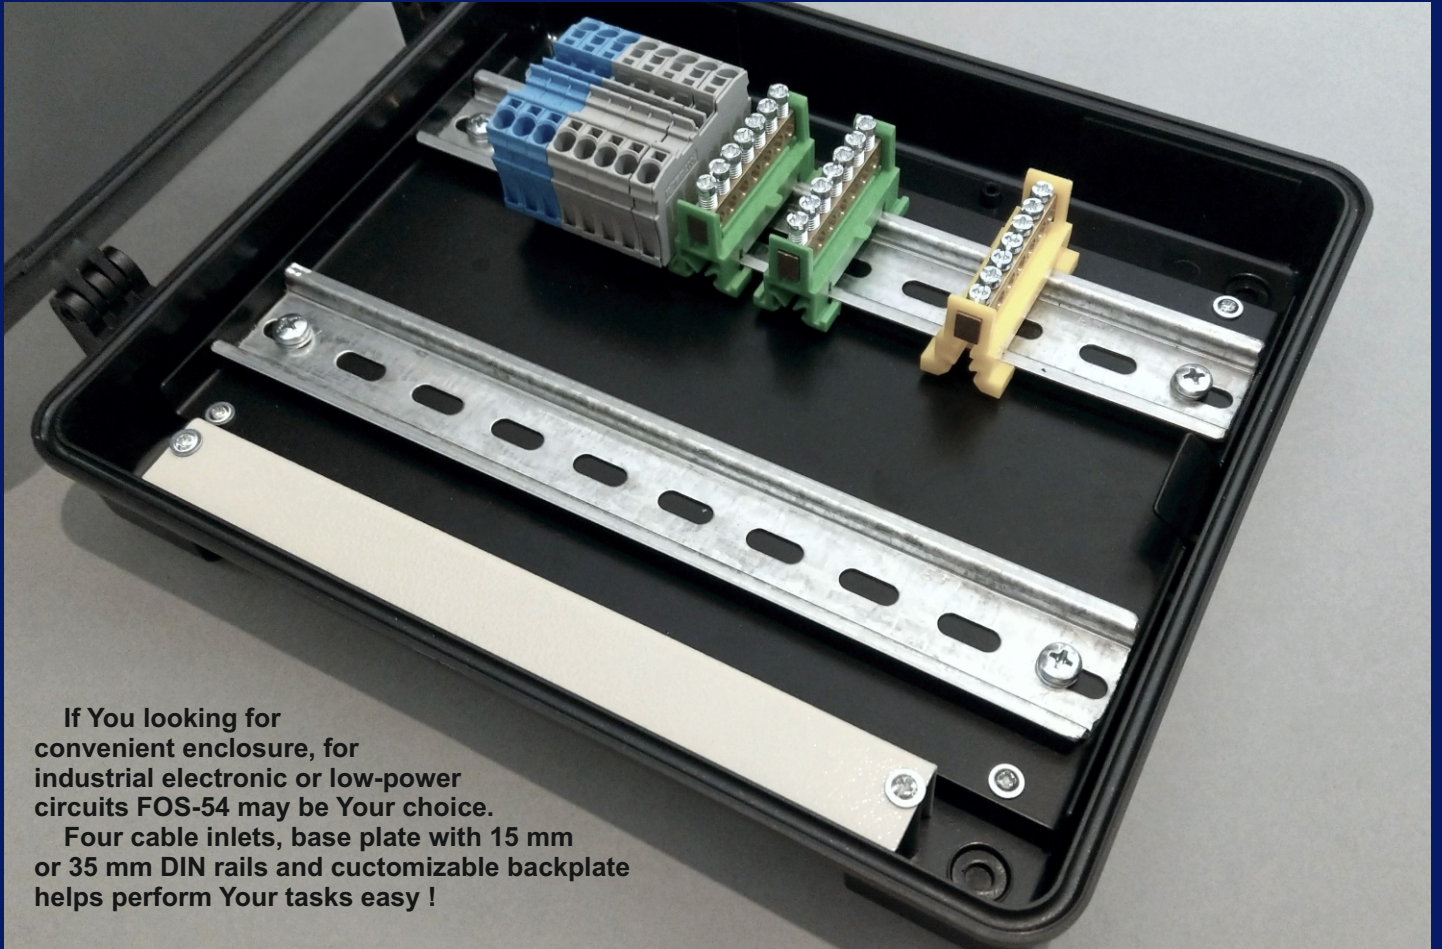

Excellent solution for indoor & outdoor protecting power supply, media converters or communication modules. As options, You can order customized backplate or mounting plate with DIN rails.

This box surely closed with hinged plastic cover, supplied with camlock. Cover sealed with o-ring.

Incoming fiber optic cables can be fixed with cable inlets PG9 and PG11. Special fixings for cable core available.
Backplate and switching plate can be cut for any types of fiber optic adapters, like SC, DuplexSC, LC, FC and other types

ComNet

Producing of communications & data centers equipment

FOS-54 can be used for protecting of any types of active network components, like switches, HUBs or media converters. In this case We recommend using one of two types of base plates. You can order special fixings for Your own components.

Also, here is an option to install one or two SHUKO type sockets for power adapters.

COMNet

Producing of communications & data centers equipment

If You looking for convenient enclosure, for industrial electronic or low-power circuits FOS-54 may be Your choice.
Four cable inlets, base plate with 15 mm or 35 mm DIN rails and customizable backplate helps perform Your tasks easy !