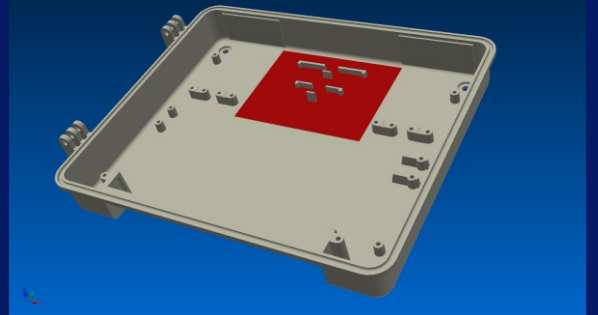

Excellent solution for indoor & outdoor protecting power supply, media converters or communication modules. As options, You can order customized backplate or mounting plate with DIN rails.

This box surely closed with hinged plastic cover, supplied with camlock. Cover sealed with o-ring.

Dimensions : 283*299*65 mm
Made from UW-stabilised APS plastic

COMNet

Producing of communications & data centers equipment

If using FOS-54 as fiber-optic enclosure, You can install here splicing cassette FOS-41, backplate with various fiber optic adapters and internal switching panel. Also, here is options with two types of fixings for splitters.

Incoming fiber optic cables can be fixed with cable inlets PG9 and PG11. Special fixings for cable core available.
Backplate and switching plate can be cut for any types of fiber optic adapters, like SC, DuplexSC, LC, FC and other types