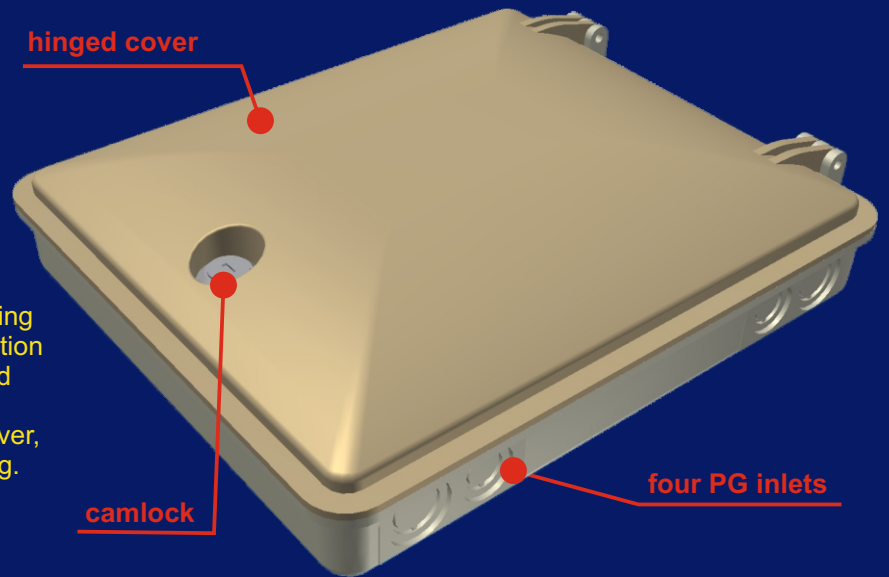

COMNet

Producing of communications & data centers equipment

FOS-54

FOS-54 is our new IP65 highly customizable enclosure, provided for different solutions, like fiber-optic networking, low-current applications, video surveillance, fire & security alarm, industrial automatic and many others systems.

Excellent solution for indoor & outdoor protecting power supply, media converters or communication modules. As options, You can order customized backplate or mounting plate with DIN rails.

This box surely closed with hinged plastic cover, supplied with camlock. Cover sealed with o-ring.

Dimensions : 283*299*65 mm
Made from UW-stabilised APS plastic

COMNet

Producing of communications & data centers equipment

If using FOS-54 as fiber-optic enclosure, You can install here splicing cassette FOS-41, backplate with various fiber optic adapters and internal switching panel. Also, here is options with two types of fixings for splitters.