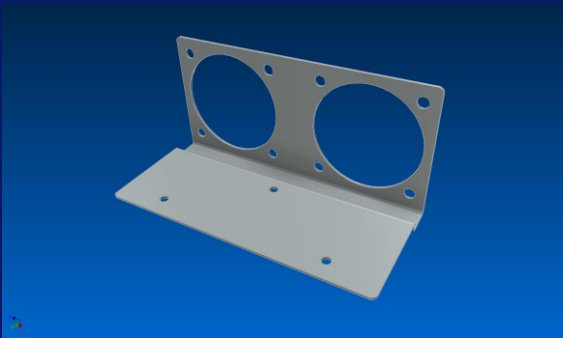

ComNet

Producing of communications & data centers equipment

FOS-54 can be used for protecting of any types of active network components, like switches, HUBs or media converters. In this case We recommend using one of two types of base plates. You can order special fixings for Your own components.

Also, here is an option to install one or two SHUKO type sockets for power adapters.