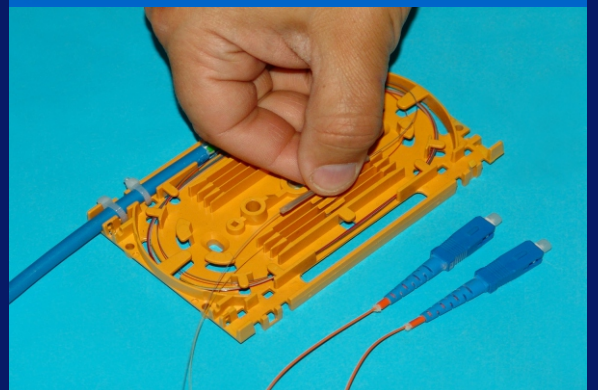

Excellent solution for indoor & outdoor protecting power supply, media converters or communication modules. As options, You can order customized backplate or mounting plate with DIN rails.

This box surely closed with hinged plastic cover, supplied with camlock. Cover sealed with o-ring.

Dimensions : 283*299*65 mm
Made from UW-stabilised APS plastic

COMNet

Producing of communications & data centers equipment

If using FOS-54 as fiber-optic enclosure, You can install here splicing cassette FOS-41, backplate with various fiber optic adapters and internal switching panel. Also, here is options with two types of fixings for splitters.

Incoming fiber optic cables can be fixed with cable inlets PG9 and PG11. Special fixings for cable core available.
Backplate and switching plate can be cut for any types of fiber optic adapters, like SC, DuplexSC, LC, FC and other types

ComNet

Producing of communications & data centers equipment

FOS-54 can be used for protecting of any types of active network components, like switches, HUBs or media converters. In this case We recommend using one of two types of base plates. You can order special fixings for Your own components.