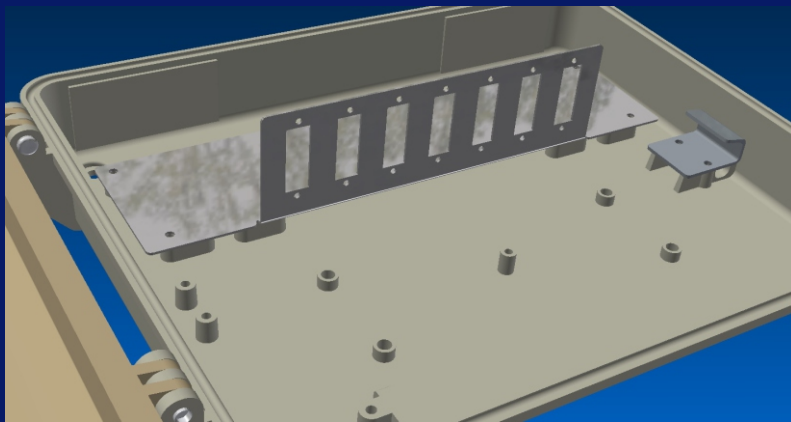

COMNet

Producing of communications & data centers equipment

FOS-54

FOS-54 is our new IP65 highly customizable enclosure, provided for different solutions, like fiber-optic networking, low-current applications, video surveillance, fire & security alarm, industrial automatic and many others systems.

Excellent solution for indoor & outdoor protecting power supply, media converters or communication modules. As options, You can order customized backplate or mounting plate with DIN rails.

This box surely closed with hinged plastic cover, supplied with camlock. Cover sealed with o-ring.

Dimensions : 283*299*65 mm
Made from UW-stabilised APS plastic

COMNet

Producing of communications & data centers equipment

If using FOS-54 as fiber-optic enclosure, You can install here splicing cassette FOS-41, backplate with various fiber optic adapters and internal switching panel. Also, here is options with two types of fixings for splitters.

Incoming fiber optic cables can be fixed with cable inlets PG9 and PG11. Special fixings for cable core available.
Backplate and switching plate can be cut for any types of fiber optic adapters, like SC, DuplexSC, LC, FC and other types