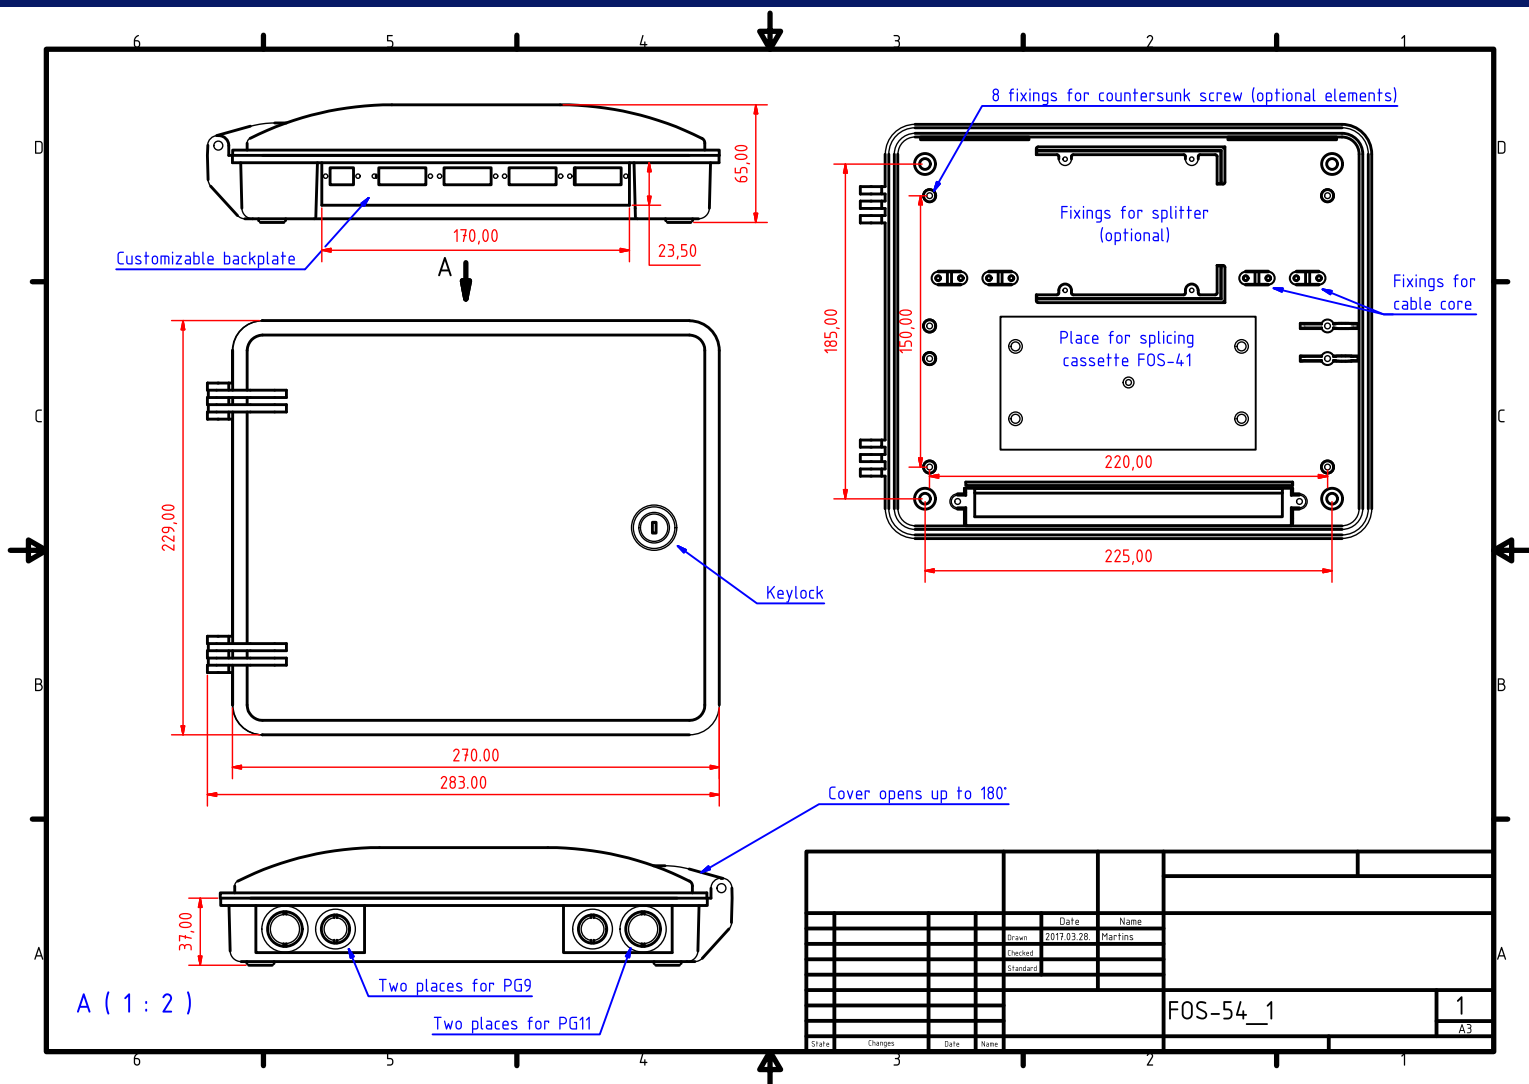

Excellent solution for indoor & outdoor protecting power supply, media converters or communication modules. As options, You can order customized backplate or mounting plate with DIN rails.

This box surely closed with hinged plastic cover, supplied with camlock. Cover sealed with o-ring.

Dimensions : 283*299*65 mm
Made from UW-stabilised APS plastic

COMNet

Producing of communications & data centers equipment

If using FOS-54 as fiber-optic enclosure, You can install here splicing cassette FOS-41, backplate with various fiber optic adapters and internal switching panel. Also, here is options with two types of fixings for splitters.