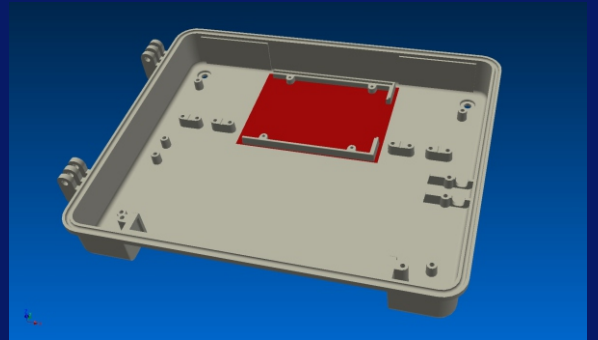

Excellent solution for indoor & outdoor protecting power supply, media converters or communication modules. As options, You can order customized backplate or mounting plate with DIN rails.

This box surely closed with hinged plastic cover, supplied with camlock. Cover sealed with o-ring.

Dimensions : 283*299*65 mm
Made from UW-stabilised APS plastic

COMNet

Producing of communications & data centers equipment

If using FOS-54 as fiber-optic enclosure, You can install here splicing cassette FOS-41, backplate with various fiber optic adapters and internal switching panel. Also, here is options with two types of fixings for splitters.

Incoming fiber optic cables can be fixed with cable inlets PG9 and PG11. Special fixings for cable core available.
Backplate and switching plate can be cut for any types of fiber optic adapters, like SC, DuplexSC, LC, FC and other types

Also, here is an option to install one or two SHUKO type sockets for power adapters.

COMNet

Producing of communications & data centers equipment

If You looking for convenient enclosure, for industrial electronic or low-power circuits FOS-54 may be Your choice.
Four cable inlets, base plate with 15 mm or 35 mm DIN rails and customizable backplate helps perform Your tasks easy !