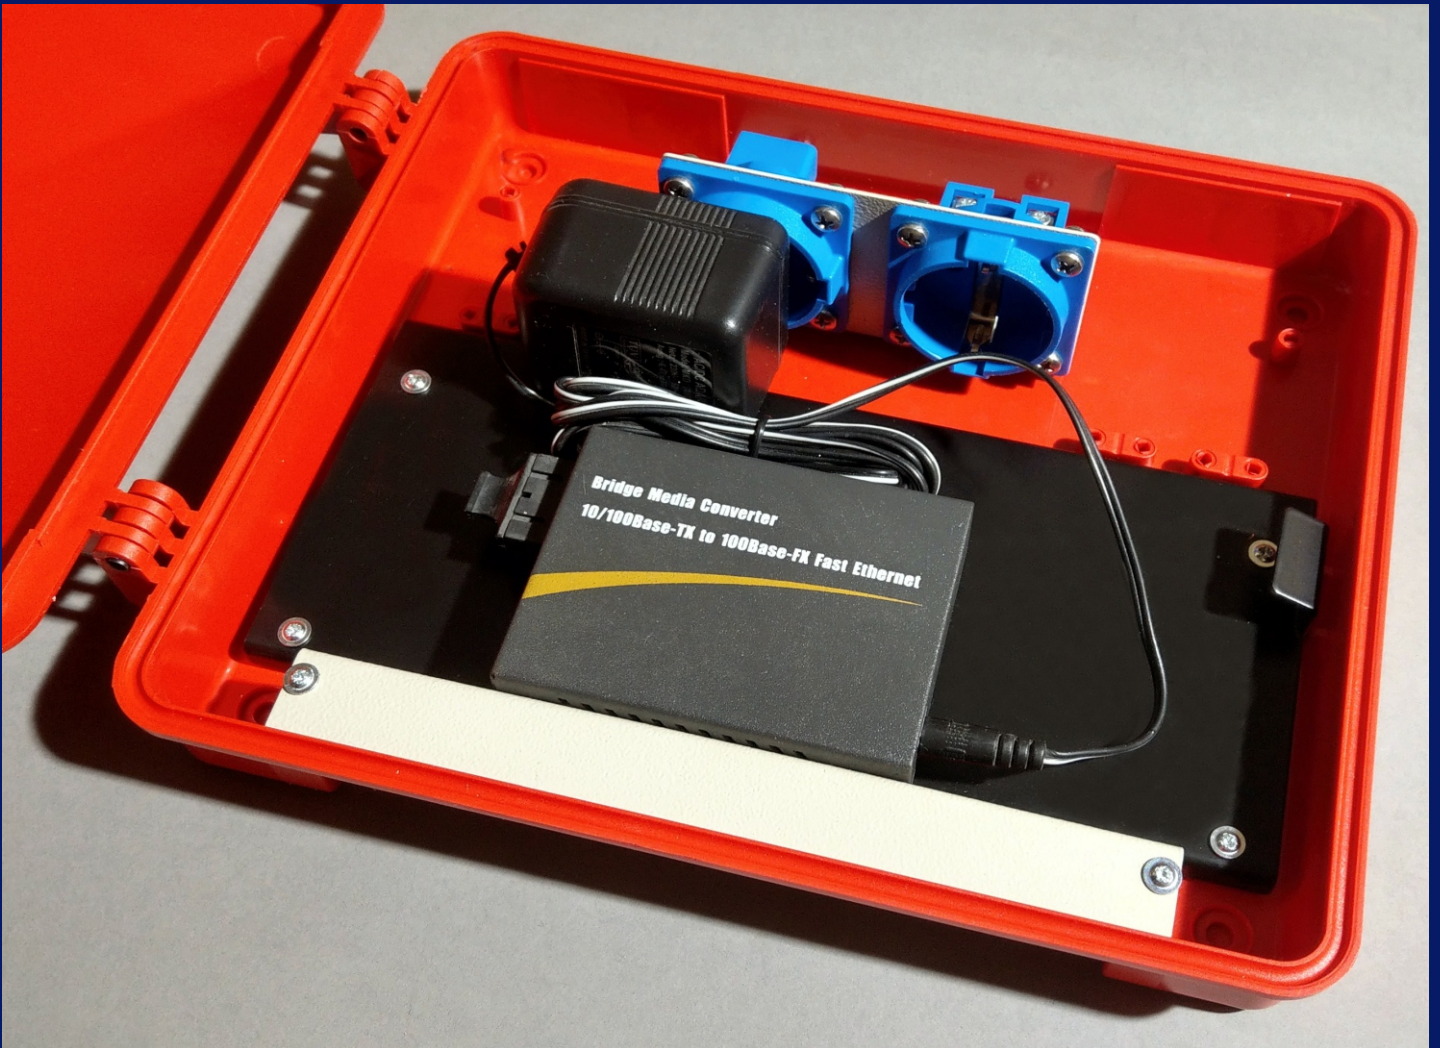

ComNet

Producing of communications & data centers equipment

FOS-54 can be used for protecting of any types of active network components, like switches, HUBs or media converters. In this case We recommend using one of two types of base plates. You can order special fixings for Your own components.

Also, here is an option to install one or two SHUKO type sockets for power adapters.