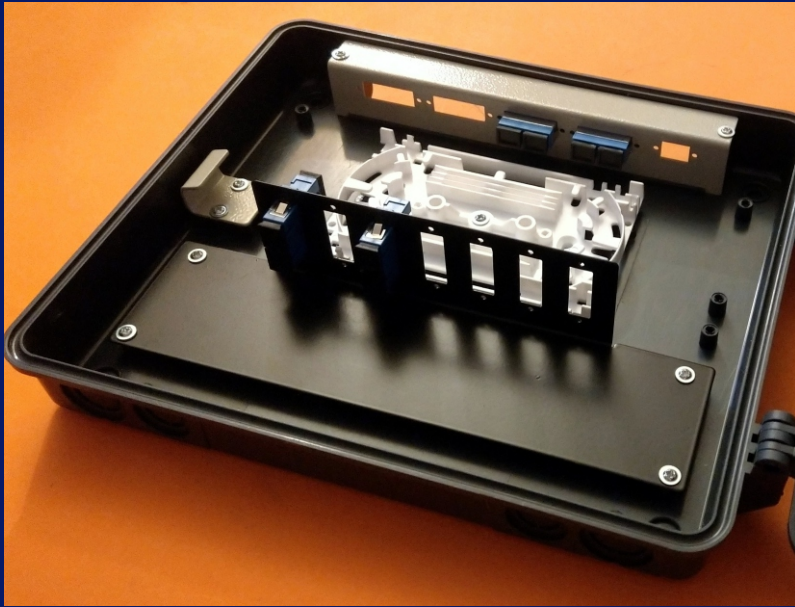

COMNet

Producing of communications & data centers equipment

FOS-54

FOS-54 is our new IP65 highly customizable enclosure, provided for different solutions, like fiber-optic networking, low-current applications, video surveillance, fire & security alarm, industrial automatic and many others systems.

Excellent solution for indoor & outdoor protecting power supply, media converters or communication modules. As options, You can order customized backplate or mounting plate with DIN rails.

This box surely closed with hinged plastic cover, supplied with camlock. Cover sealed with o-ring.

Dimensions : 283*299*65 mm
Made from UW-stabilised APS plastic

COMNet

Producing of communications & data centers equipment

If using FOS-54 as fiber-optic enclosure, You can install here splicing cassette FOS-41, backplate with various fiber optic adapters and internal switching panel. Also, here is options with two types of fixings for splitters.

Also, here is an option to install one or two SHUKO type sockets for power adapters.

COMNet

Producing of communications & data centers equipment

If You looking for convenient enclosure, for industrial electronic or low-power circuits FOS-54 may be Your choice.
Four cable inlets, base plate with 15 mm or 35 mm DIN rails and customizable backplate helps perform Your tasks easy !