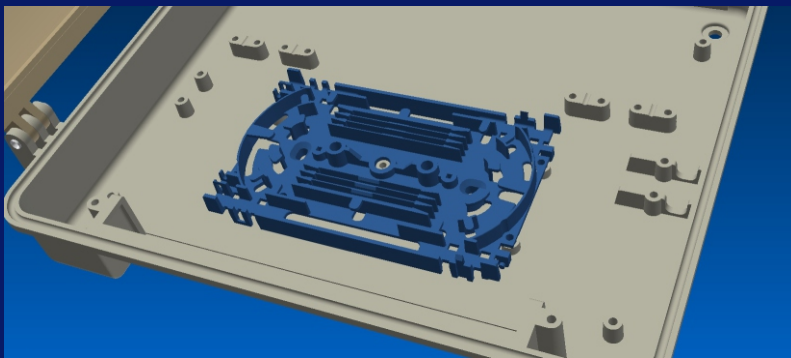

Excellent solution for indoor & outdoor protecting power supply, media converters or communication modules. As options, You can order customized backplate or mounting plate with DIN rails.

This box surely closed with hinged plastic cover, supplied with camlock. Cover sealed with o-ring.

Dimensions : 283*299*65 mm
Made from UW-stabilised APS plastic

COMNet

Producing of communications & data centers equipment

If using FOS-54 as fiber-optic enclosure, You can install here splicing cassette FOS-41, backplate with various fiber optic adapters and internal switching panel. Also, here is options with two types of fixings for splitters.

Incoming fiber optic cables can be fixed with cable inlets PG9 and PG11. Special fixings for cable core available.
Backplate and switching plate can be cut for any types of fiber optic adapters, like SC, DuplexSC, LC, FC and other types

Also, here is an option to install one or two SHUKO type sockets for power adapters.

COMNet

Producing of communications & data centers equipment

If You looking for convenient enclosure, for industrial electronic or low-power circuits FOS-54 may be Your choice.
Four cable inlets, base plate with 15 mm or 35 mm DIN rails and customizable backplate helps perform Your tasks easy !